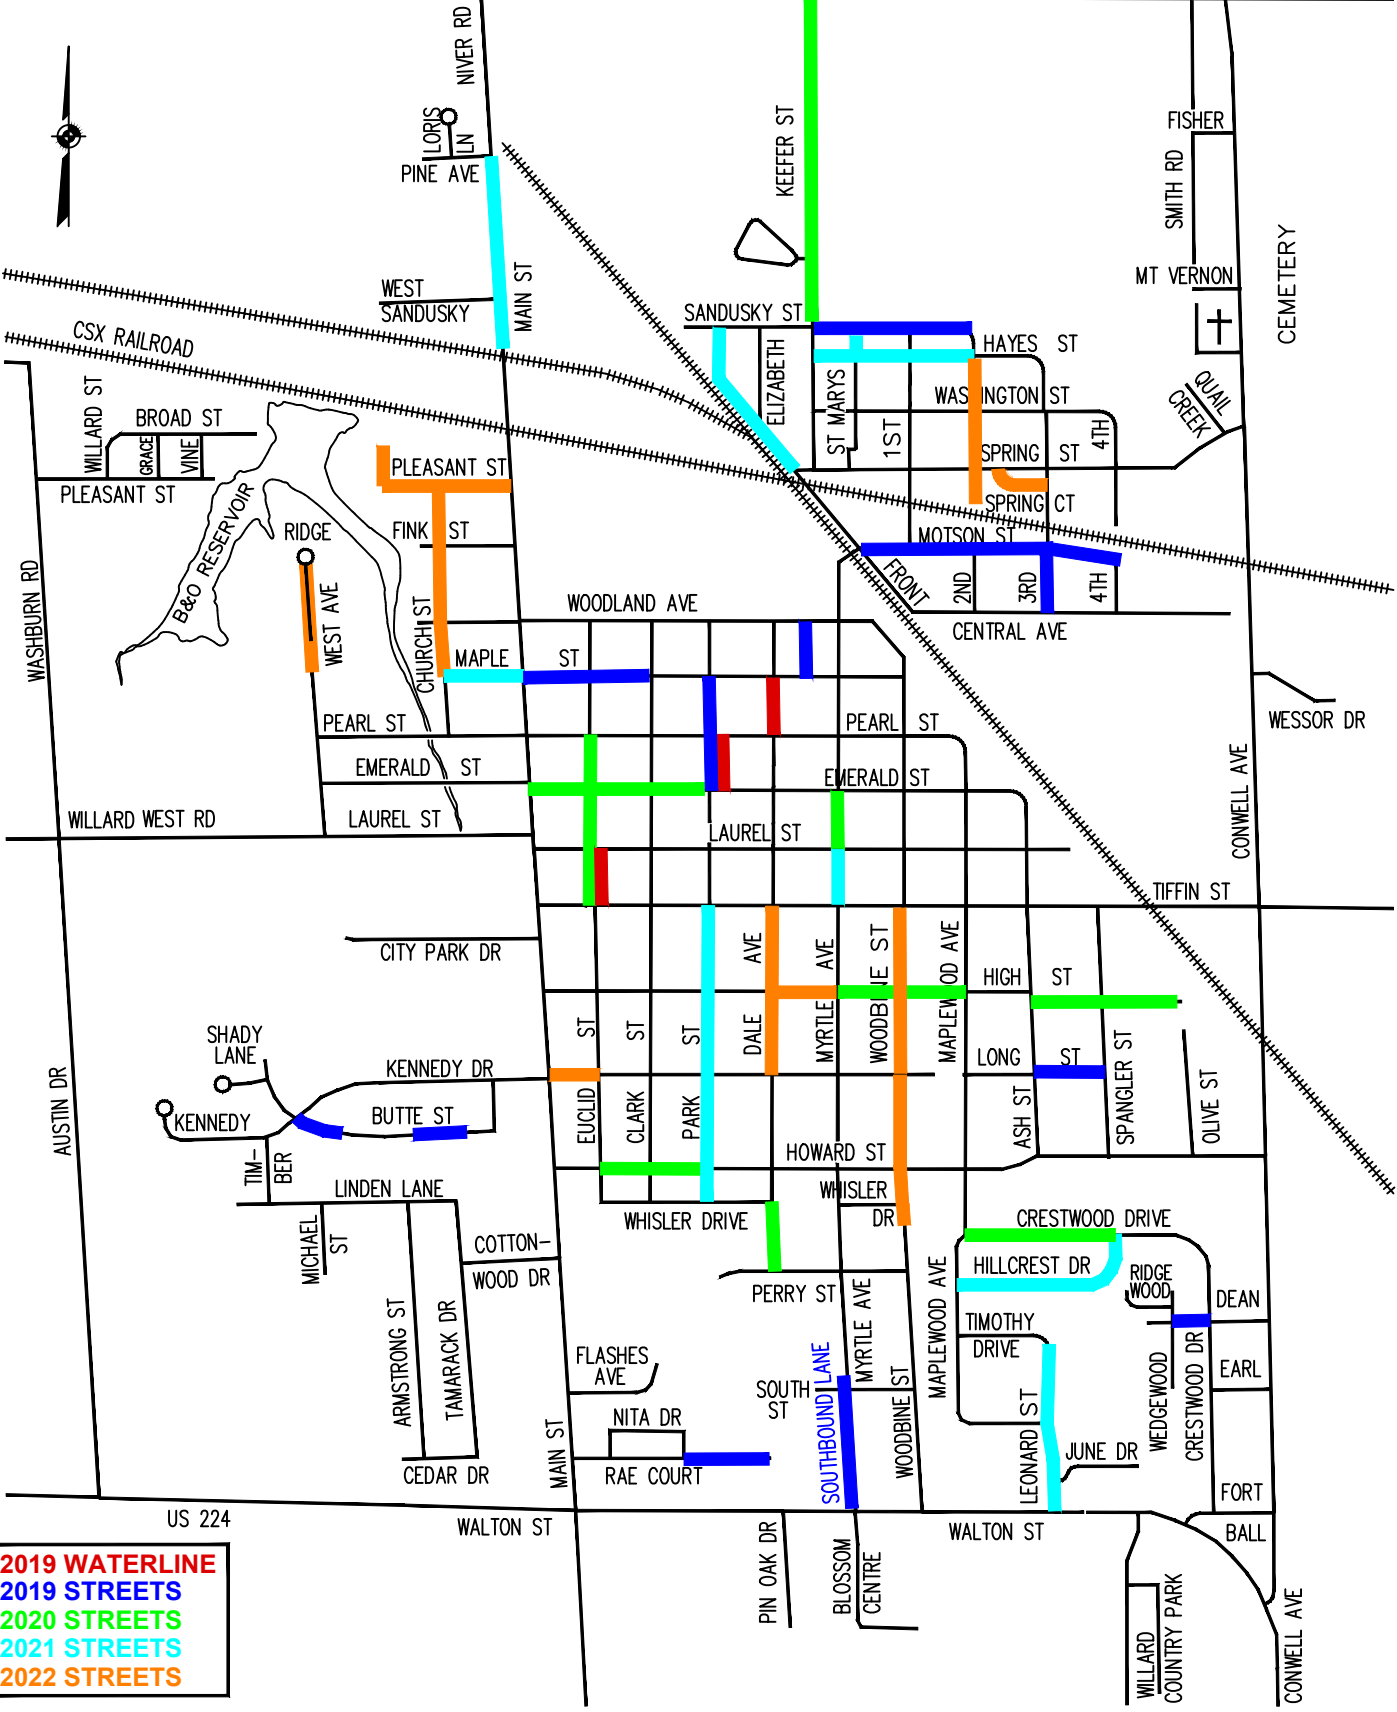

CITY OF WILLARD

2019-2022 STREET REHAB

TOWNLINER RD 12

B&O PIKE

TOWNLINER RD 12

SR 99

- 2019 WATERLINE
- 2019 STREETS
- 2020 STREETS
- 2021 STREETS
- 2022 STREETS

US 224

WALTON ST

WALTON ST

CONWELL AVE

WILLARD COUNTRY PARK

CEMETERY

WESSOR DR

SPANGLER ST

DEAN

HIGH ST

LONG ST

CRESTWOOD DRIVE

HILLCREST DR

TIMOTHY DRIVE

LEONARD ST

JUNE DR

FRONT

CENTRAL AVE

PEARL ST

EMERALD ST

LAUREL ST

HOWARD ST

WHISLER DR

PERRY ST

SOUTH ST